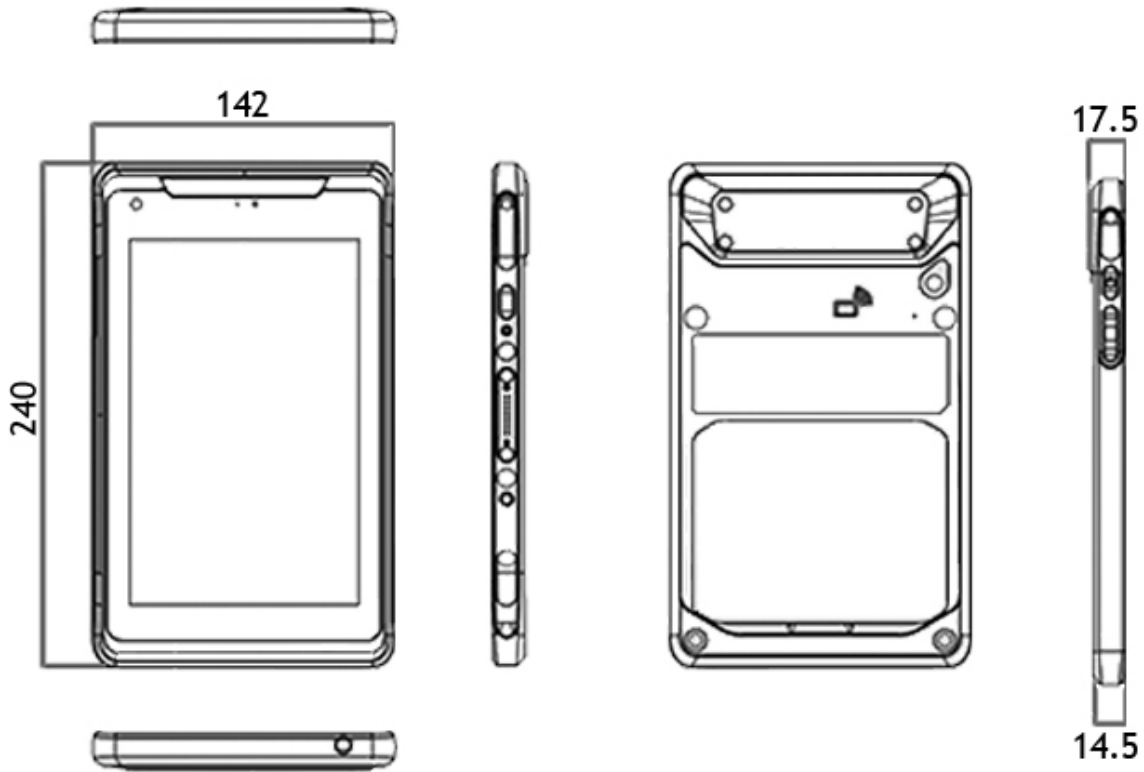

Technical Drawings

All specifications are subject to change without notice.